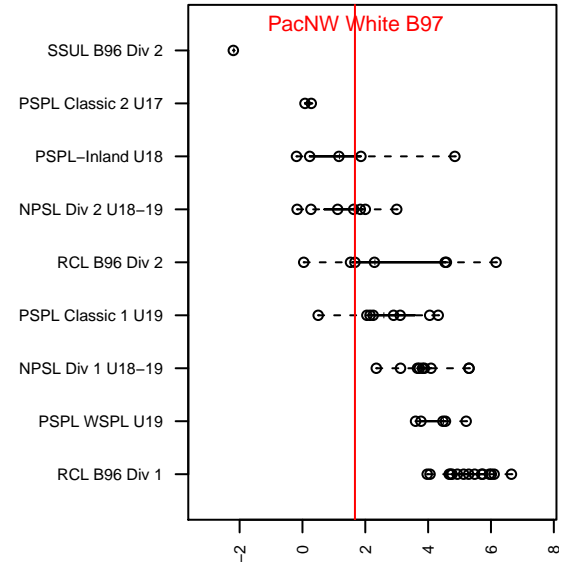

PacNW White B97

Pacific Northwest SC
 Tukwila, WA
 B97 total strength=1416
 attack=9.66 defense=7.4
 fall league = RCL B96 Div 2

alt names used:
 PacNw 97W
 PacNW B97 White
 PacNW B97 White C

Venues played:
 2015 Rainier Challenge Copa U18
 2015 Sounders FC Cup BU19
 2015 WA Rush Cup B19 Silver U19
 2015 Summer Slam Gold/Silver U16-18
 2015 RCL B96 Div 2
 2015 PacNW Winter Classic Premier U19
 2015 WYS Presidents Cup B97 18/19

**attack and defense variance (black dot)
relative to other teams
and top 10 in region**

**attack and defense rating
relative to others at age
and all opponents in last 13 months**

Performance relative to 13 month average