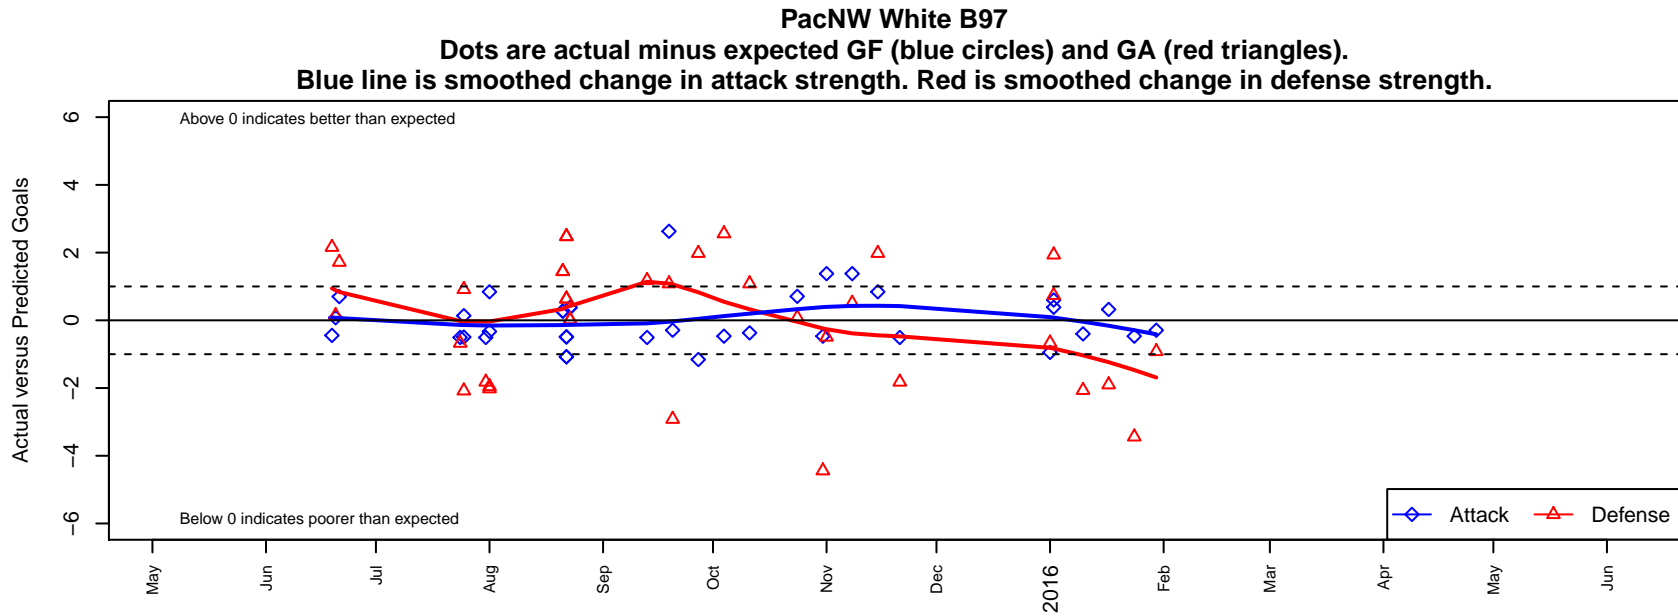

PacNW White B97

Pacific Northwest SC
 Tukwila, WA
 B97 total strength=1416
 attack=9.66 defense=7.4
 fall league = RCL B96 Div 2

alt names used:
 PacNw 97W
 PacNW B97 White
 PacNW B97 White C

Venues played:
 2015 Rainier Challenge Copa U18
 2015 Sounders FC Cup BU19
 2015 WA Rush Cup B19 Silver U19
 2015 Summer Slam Gold/Silver U16-18
 2015 RCL B96 Div 2
 2015 PacNW Winter Classic Premier U19
 2015 WYS Presidents Cup B97 18/19

**attack and defense variance (black dot)
relative to other teams
and top 10 in region**

**attack and defense rating
relative to others at age
and all opponents in last 13 months**

Performance relative to 13 month average