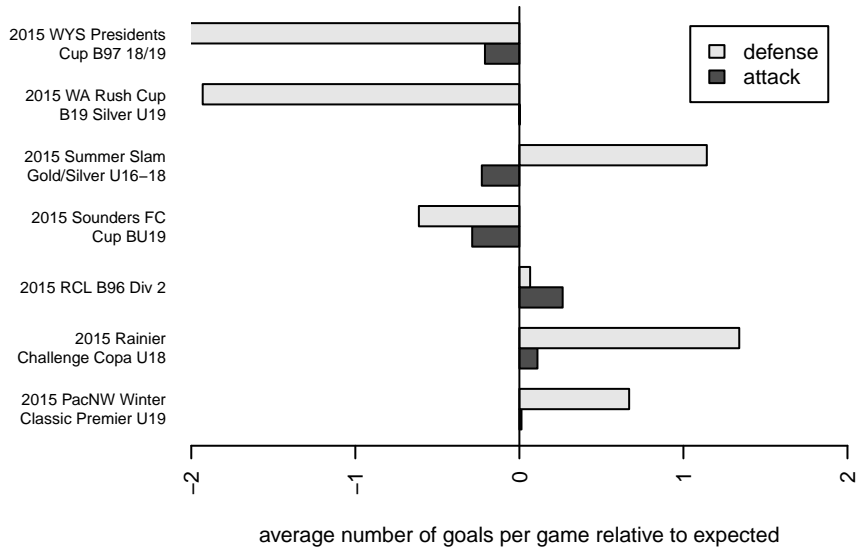

PacNW White B97

Pacific Northwest SC
 Tukwila, WA
 B97 total strength=1416
 attack=9.66 defense=7.4
 fall league = RCL B96 Div 2

alt names used:
 PacNw 97W
 PacNW B97 White
 PacNW B97 White C

Venues played:
 2015 Rainier Challenge Copa U18
 2015 Sounders FC Cup BU19
 2015 WA Rush Cup B19 Silver U19
 2015 Summer Slam Gold/Silver U16-18
 2015 RCL B96 Div 2
 2015 PacNW Winter Classic Premier U19
 2015 WYS Presidents Cup B97 18/19

**attack and defense variance (black dot)
relative to other teams
and top 10 in region**

**attack and defense rating
relative to others at age
and all opponents in last 13 months**

Performance relative to 13 month average