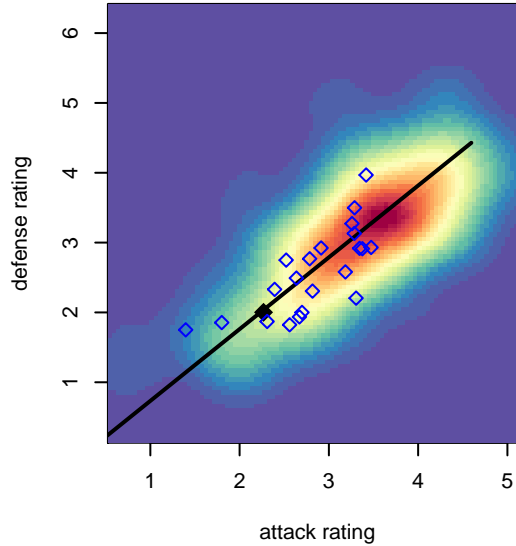

PacNW White B97

Pacific Northwest SC
 Tukwila, WA
 B97 total strength=1416
 attack=9.66 defense=7.4
 fall league = RCL B96 Div 2

alt names used:
 PacNw 97W
 PacNW B97 White
 PacNW B97 White C

Venues played:
 2015 Rainier Challenge Copa U18
 2015 Sounders FC Cup BU19
 2015 WA Rush Cup B19 Silver U19
 2015 Summer Slam Gold/Silver U16-18
 2015 RCL B96 Div 2
 2015 PacNW Winter Classic Premier U19
 2015 WYS Presidents Cup B97 18/19

**attack and defense variance (black dot)
relative to other teams
and top 10 in region**

**attack and defense rating
relative to others at age
and all opponents in last 13 months**

Performance relative to 13 month average