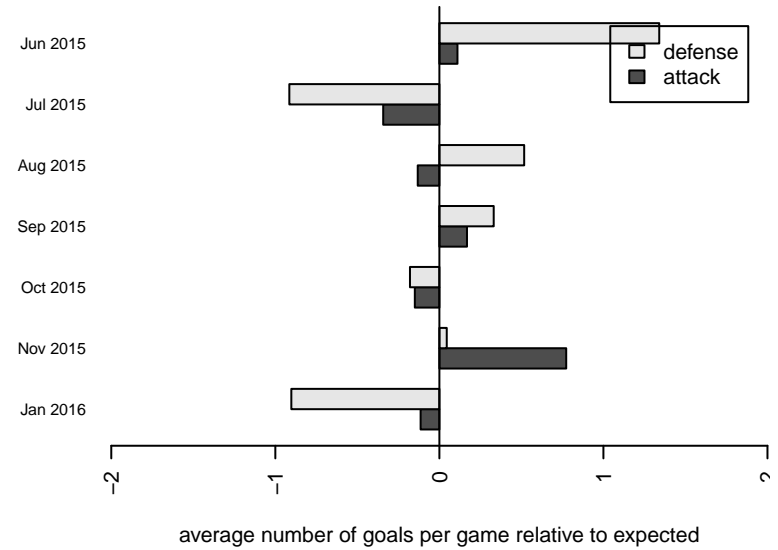

Performance relative to 13 month average